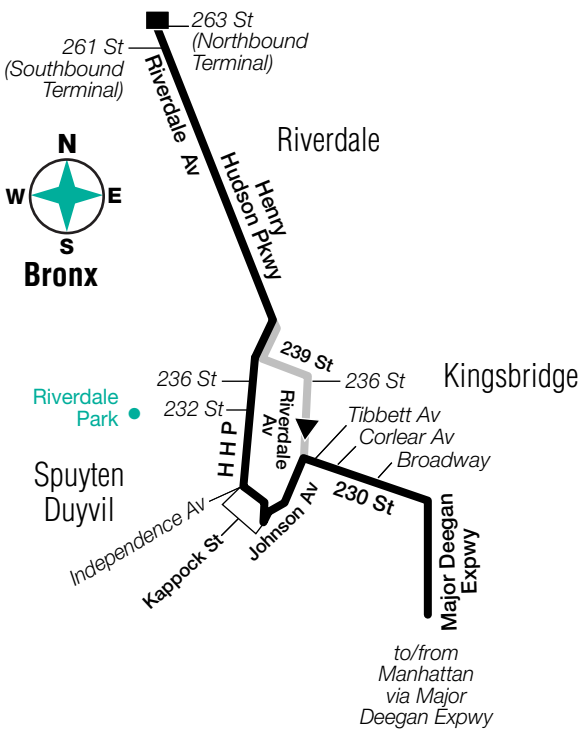

m_bxm002_16284_cs

BxM2 MAP LEGEND

Terminal

Part-time Service

(A) STATION NAME
Subway Connection

● Point of Interest

For Accessible subway stations, travel directions and other information:

Call 511 or visit www.mta.info