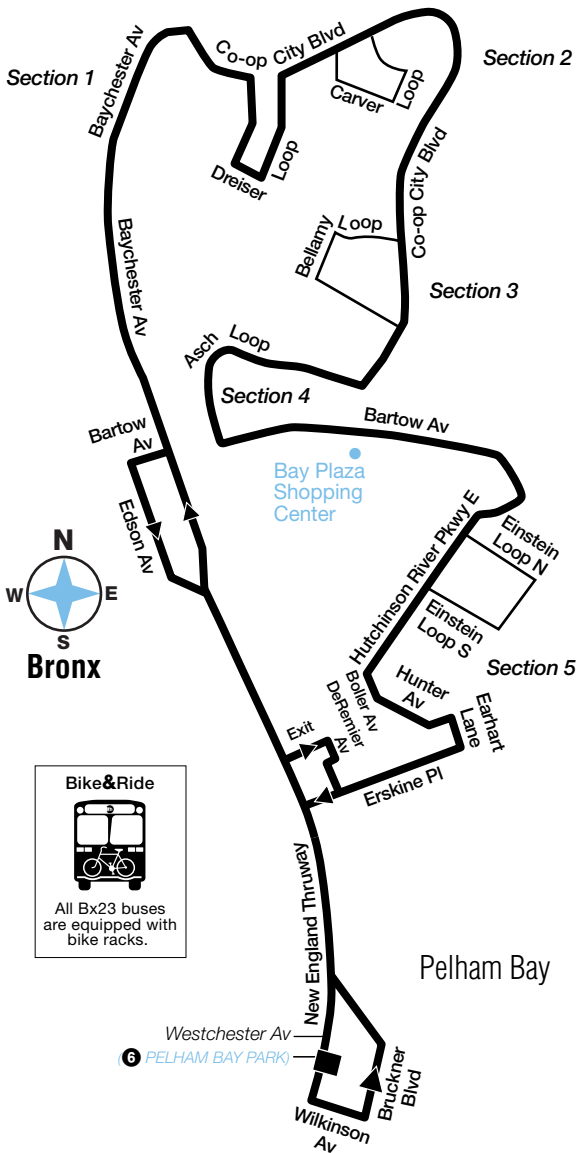

Co-op City Loop

m_bx023_18182_cs

Bx23 MAP LEGEND

- Terminal
- Point of Interest
- (6) STATION NAME
  Subway Connection

For Accessible subway stations, travel directions and other information:

Call 511 or visit www.mta.info