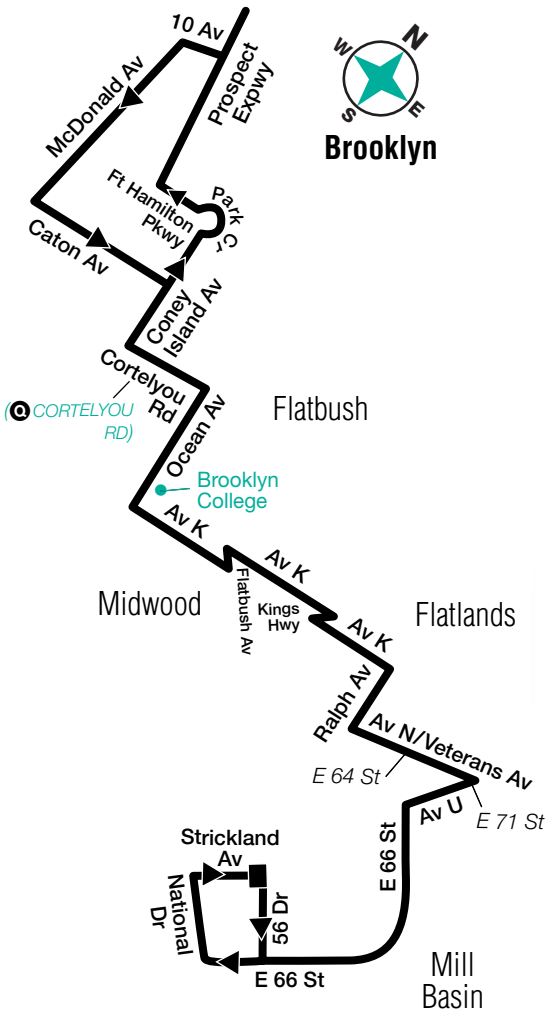

BM1 Brooklyn

to/from Manhattan
via Hugh L. Carey
Tunnel

m_bm001_16285_cs

BM1 MAP LEGEND

Terminal

MTA **Metro-North**
Railroad Station

(4) STATION NAME

Subway Connection

● Point of Interest

For Accessible subway stations, travel directions
and other information:

Call 511 or visit www.mta.info